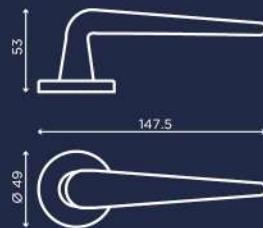

GALA

C005

Design by Alessio Rigamonti

cromo lucido
chrome plated

INEDITA

A NEW STORY BEGINS

-  oro lucido
polished brass
-  oro satinato opaco
matt satin brass
-  cromo lucido
chrome plated
-  cromo satinato
satin chrome
-  nero lucido
bright black
-  nero opaco
matt black