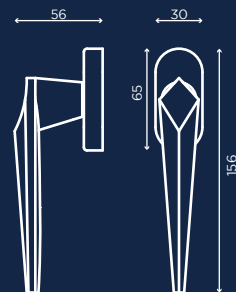

cromo lucido
chrome plated

cromo satinato
satin chrome

nero lucido
bright black

nero opaco
matt black

C00998

C00911_DK

ENRICO CASSINA

enricocassina.it