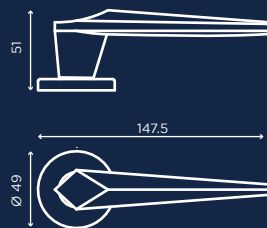

cromo lucido
chrome plated

cromo satinato
satin chrome

nero lucido
bright black

nero opaco
matt black

C00998

C00911_DK

ENRICO CASSINA

enricocassina.it