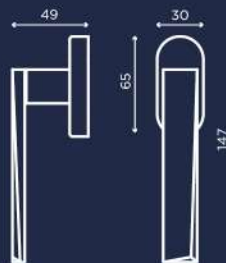

cromo lucido
chrome plated

cromo satinato
satin chrome

nero lucido
bright black

nero opaco
matt black

C00299

C00211_DK

ENRICO CASSINA

enricocassina.it