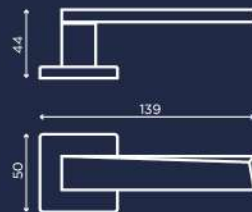

cromo lucido
chrome plated

cromo satinato
satin chrome

nero lucido
bright black

nero opaco
matt black

C00299

C00211_DK

ENRICO CASSINA

enricocassina.it