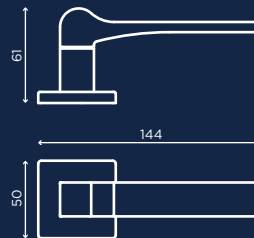

Sage Green

Sand

Antique Pink

Powder Blue

ENRICOCASSINA

enicocassina.it

C00199