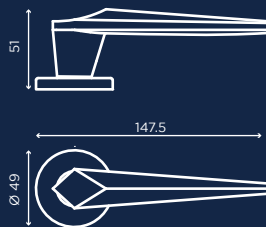

cromo lucido  
chrome plated

cromo satinato  
satin chrome

nero lucido  
bright black

nero opaco  
matt black

C00998

C00911\_DK

**ENRICO CASSINA**

enricocassina.it