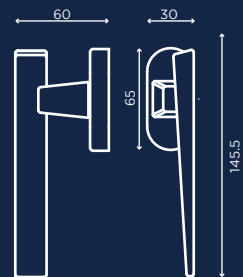

cromo lucido  
chrome plated

cromo satinato  
satin chrome

nero lucido  
bright black

nero opaco  
matt black

C00898

C00811\_DK

**ENRICO**CASSINA

enricocassina.it