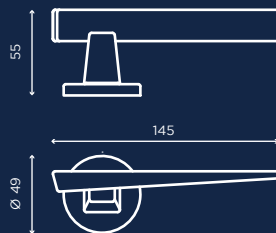

cromo lucido  
chrome plated

cromo satinato  
satin chrome

nero lucido  
bright black

nero opaco  
matt black

C00898

C00811\_DK

**ENRICO**CASSINA

enricocassina.it