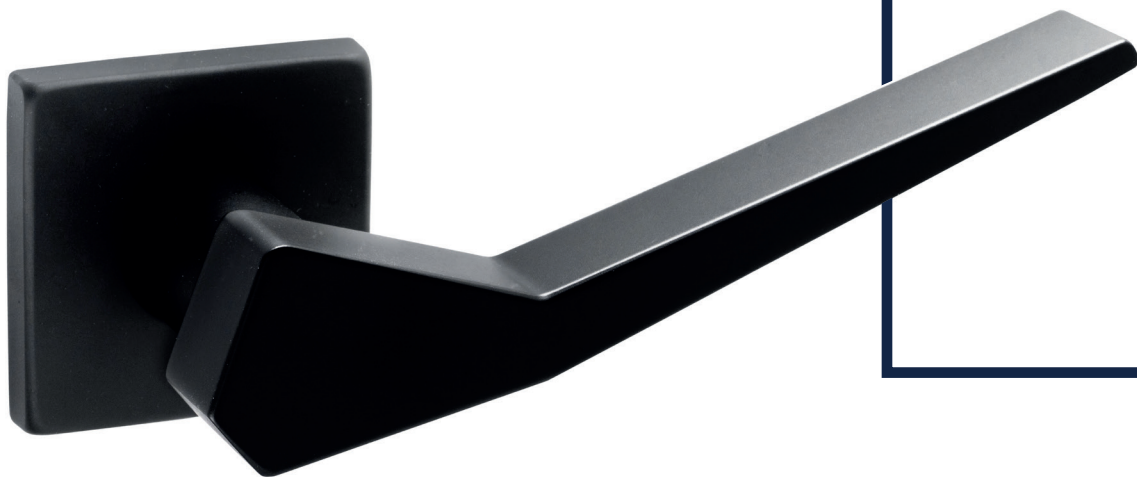

# UPPER

C006

Design by Alessio Rigamonti

nero opaco

matt black

INEDITA

A NEW STORY BEGINS

-  oro lucido  
polished brass
-  oro satinato opaco  
matt satin brass
-  cromo lucido  
chrome plated
-  cromo satinato  
satin chrome
-  nero lucido  
bright black
-  nero opaco  
matt black

# VASILIJ

C008

Design by Alessio Rigamonti

cromo lucido  
chrome plated

INEDITA

A NEW STORY BEGINS

oro lucido  
polished brass

oro satinato opaco  
matt satin brass

cromo lucido  
chrome plated

cromo satinato  
satin chrome

nero lucido  
bright black

nero opaco  
matt black

C00898

C00811\_DK

**ENRICO**CASSINA

enricocassina.it