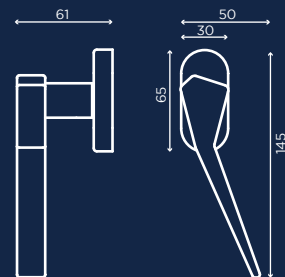

C00611_DK

ENRICO CASSINA

enricocassina.it