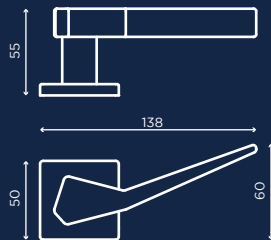

# UPPER

C006

Design by Alessio Rigamonti

nero opaco

matt black

INEDITA

A NEW STORY BEGINS

-  oro lucido  
polished brass
-  oro satinato opaco  
matt satin brass
-  cromo lucido  
chrome plated
-  cromo satinato  
satin chrome
-  nero lucido  
bright black
-  nero opaco  
matt black