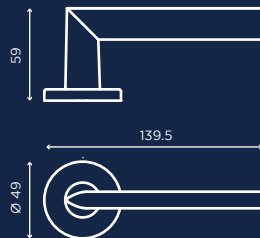

# WINTER

C004

Design by Alessio Rigamonti

oro satinato opaco  
matt satin brass

INEDITA

A NEW STORY BEGINS

-  oro lucido  
polished brass
-  oro satinato opaco  
matt satin brass
-  cromo lucido  
chrome plated
-  cromo satinato  
satin chrome
-  nero lucido  
bright black
-  nero opaco  
matt black