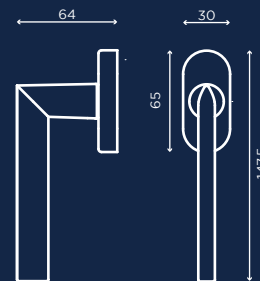

C00411_DK

ENRICO CASSINA

enricocassina.it