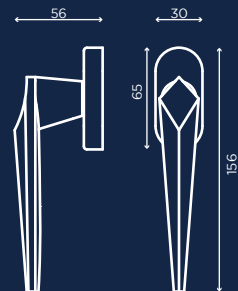

cromo lucido  
chrome plated

cromo satinato  
satin chrome

nero lucido  
bright black

nero opaco  
matt black

C00998

C00911\_DK

**ENRICO CASSINA**

enricocassina.it