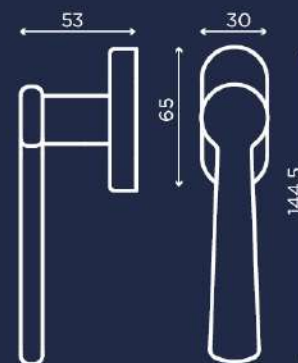

C01411_DK

ENRICO CASSINA

enricocassina.it