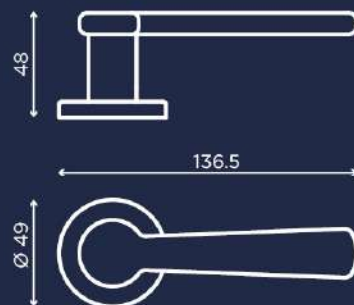

DODO

C014

Design by Alessio Rigamonti

oro satinato opaco
matt satin brass

INEDITA

A NEW STORY BEGINS

-  oro lucido
polished brass
-  oro satinato opaco
matt satin brass
-  cromo lucido
chrome plated
-  cromo satinato
satin chrome
-  nero lucido
bright black
-  nero opaco
matt black