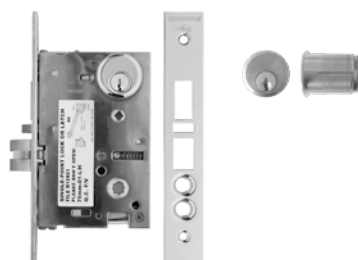

C55100
75x28

4807 DK
30x145

732
250 (30x283)
400 (30x430)

Mod. ODILE

4807

Designed by ENRICO CASSINA

ENTRANCE SET

.....

480792

145x66

CPR - Privacy
CPA - Passage
CDU - Dummy

485192

Ø66

CPR - Privacy
CPA - Passage
CDU - Dummy

8200DR

Ø66

SC - Single Cylinder
DC - Double Cylinder

INSIDE SET

MULTIPOINT

8200EP

147x340

CPR - Privacy
CPA - Passage
CAC - Cylinder
C5 - Privacy EUROPEAN
CPE - Passage EUROPEAN
C2 - Cylinder EUROPEAN

8210EP

70x340

CPR - Privacy
CPA - Passage
CAC - Cylinder
C5 - Privacy EUROPEAN
CPE - Passage EUROPEAN
C2 - Cylinder EUROPEAN

480710

132x240

C25 - Double Cylinder
C05 - Passage
C26 - Patio

C400S

29
32
35
38

Disponibile serratura
Mortise lock available