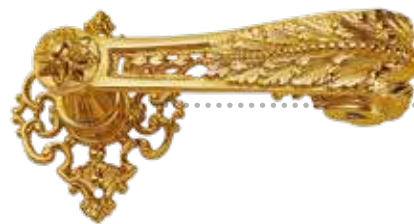

LUIGI XVI/LOUIS XVI

GABRIELLE

C01810

Mod. GABRIELLE

C01810

Designed by ENRICO CASSINA

C01810
142x358

Privacy
C01810/5
142x358