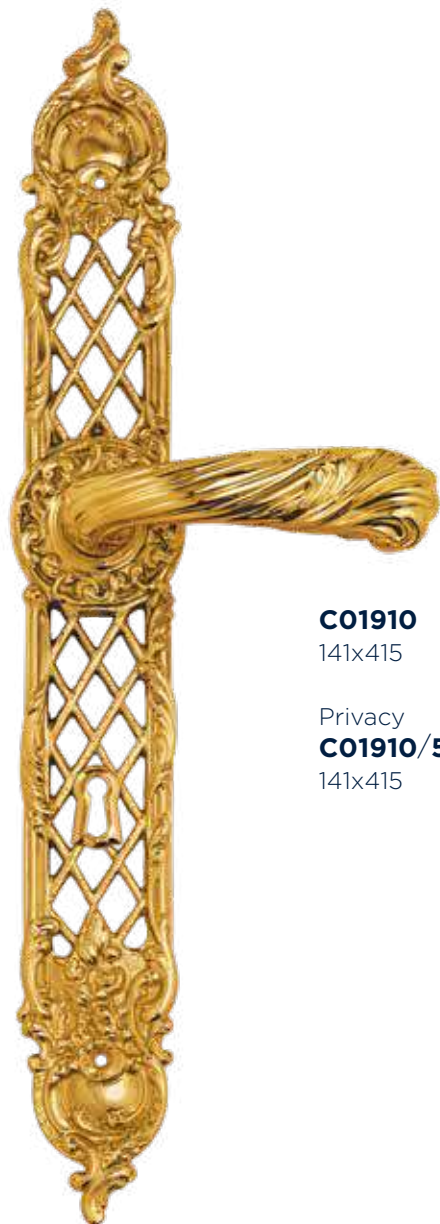

BAROCCO ITALIANO/ITALIAN BAROQUE

ARTEMISIA

C01910

Mod. ARTEMISIA

C01910

Designed by ENRICO CASSINA

C01910
141x415

Privacy
C01910/5
141x415

C12011
133x72

C12011/5
133x72

C54000
87x32

C12020
40x180

C12010 DK
37x175